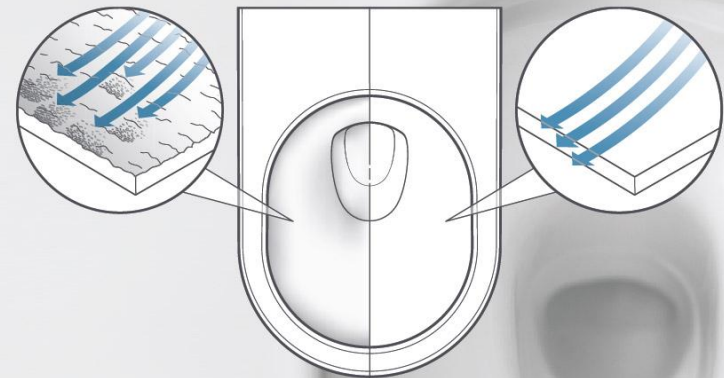

CÔNG NGHỆ XẢ XOÁY

TORNADO

Xả êm
Quiet flush
Tiết kiệm nước
Water-saving
Giảm sử dụng chất tẩy
Minimize the use of cleaning
Xả sạch toàn bộ lòng bồn cầu
Cleanse entire toilet bowl

Hệ thống xả xoáy Tornado là phương pháp xả tiên tiến vượt bậc với dòng nước phun mạnh trực tiếp và xoáy đều quanh mặt trong bồn cầu giúp cọ rửa bồn cầu thật sạch mà không gây nhiều tiếng ồn.

Tornado Flush is an integral feature in every new TOTO toilet. This completely new flushing system cleans and flushes both the rim and bowl in an innovative way that creates a whirlpool effect that cleans the entire surface. As well as cleaning far more thoroughly than any other flush system, it is quiet.

CÔNG NGHỆ CHỐNG BẨM BẨN

CEFIONTECT

Dễ vệ sinh
Easy to clean
Ngăn bám bẩn
Prevent fouling
Giảm sử dụng chất tẩy
Minimize the use of cleaning

Bề mặt sứ trước khi nung được phủ lớp men siêu nhẵn ngăn không cho chất bẩn, vi khuẩn, nấm mốc bám vào. Sự kết hợp nổi bật này tạo ra bề mặt men sứ không đổi màu trong suốt thời gian sử dụng.

CeFIONTECT is applied before the ceramics are fired. It is far more resilient than glazes applied after firing. In effect it is a longer-lasting shield for surfaces that makes them clean by nature.