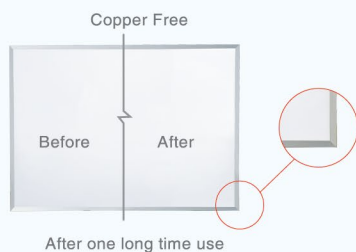

Guong soi
Khung nhựa cao cấp
M937 600x800 **583.000đ**

Guong soi
Khung nhựa cao cấp
M810 600x800mm **583.000đ**

Guong soi
Khung nhựa cao cấp
M803 600x800mm **583.000đ**

Copper Free

CASS test (ASTM B368) 480 hours
Better corrosion resistance.