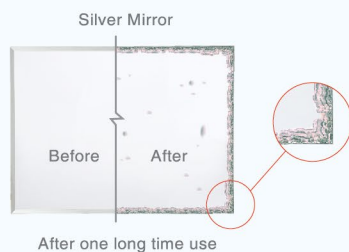

After one long time use